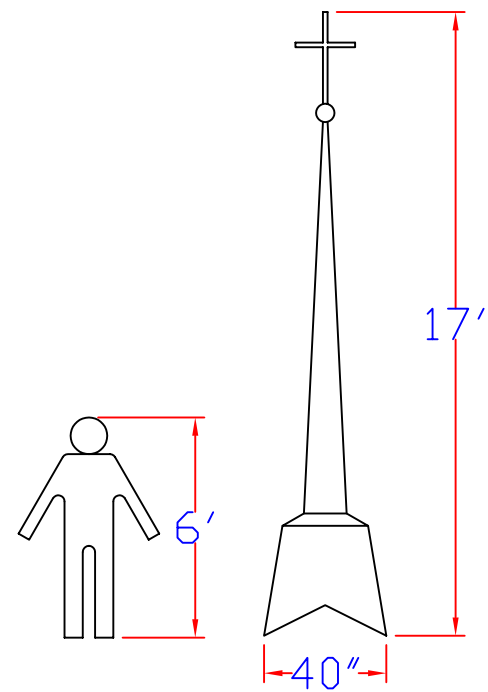

Model - S

Height : 13'
 Width : 30"
 Weight : 100#
 Panels : N/A

Model - 17

Height : 17'
 Width : 40"
 Weight : 125#
 Panels : N/A

Model - 1

Height : 22'
 Width : 40"
 Weight : 225#
 Panels : N/A

Model 9-4L / 9-4

Height : 20'
 Width : 48"
 Weight : 400#
 Panels : N/A

* K-Glass is standard on 9-4