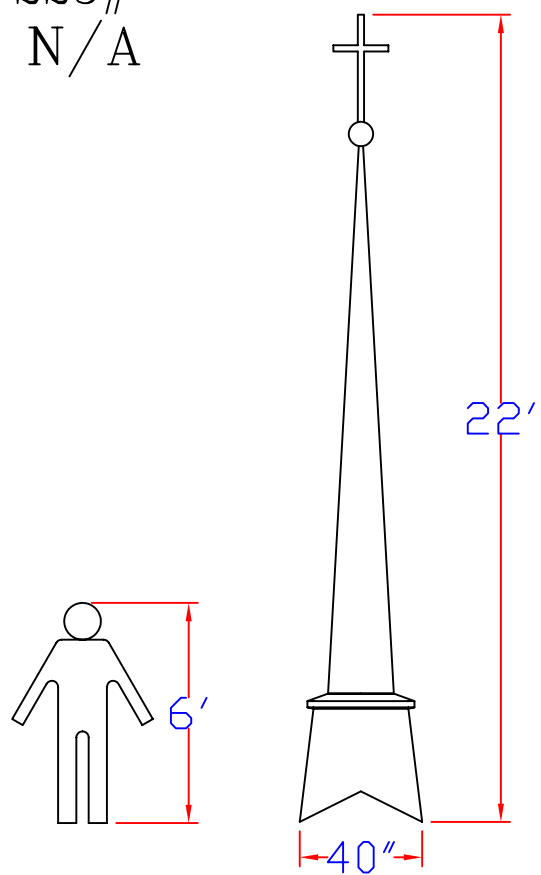

Model - S

Height : 13'
 Width : 30"
 Weight : 100#
 Panels : N/A

Model - 17

Height : 17'
 Width : 40"
 Weight : 125#
 Panels : N/A

Model - 1

Height : 22'
 Width : 40"
 Weight : 225#
 Panels : N/A

Model 9-4L / 9-4

Height : 20'
 Width : 48"
 Weight : 400#
 Panels : N/A

* K-Glass is standard on 9-4