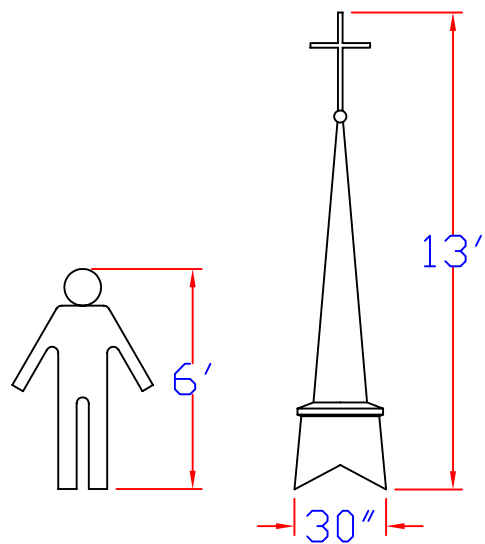

Model - S

Height : 13'
 Width : 30"
 Weight : 100#
 Panels : N/A

Model - 17

Height : 17'
 Width : 40"
 Weight : 125#
 Panels : N/A

Model - 1

Height : 22'
 Width : 40"
 Weight : 225#
 Panels : N/A

Model 9-4L / 9-4

Height : 20'
 Width : 48"
 Weight : 400#
 Panels : N/A

* K-Glass is standard on 9-4