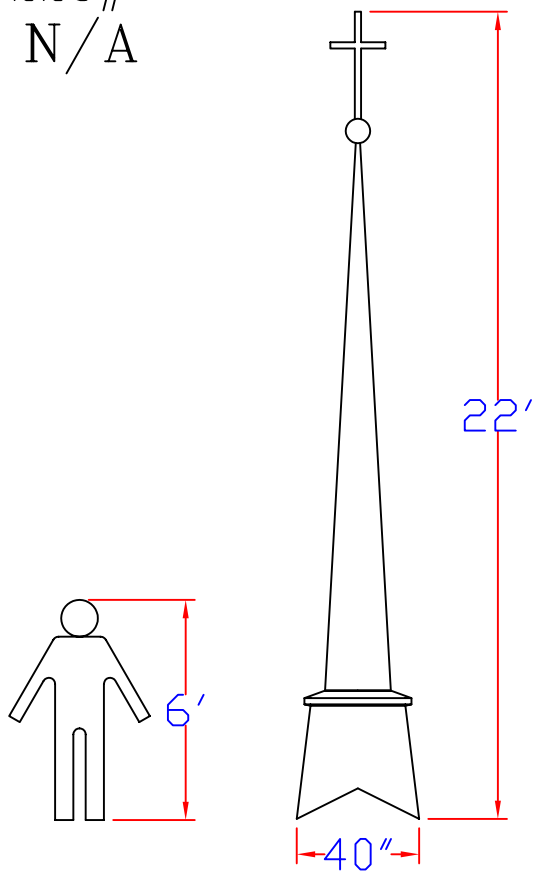

Model - S

Height : 13'
 Width : 30"
 Weight : 100#
 Panels : N/A

Model - 17

Height : 17'
 Width : 40"
 Weight : 125#
 Panels : N/A

Model - 1

Height : 22'
 Width : 40"
 Weight : 225#
 Panels : N/A

Model 9-4L / 9-4

Height : 20'
 Width : 48"
 Weight : 400#
 Panels : N/A

* K-Glass is standard on 9-4