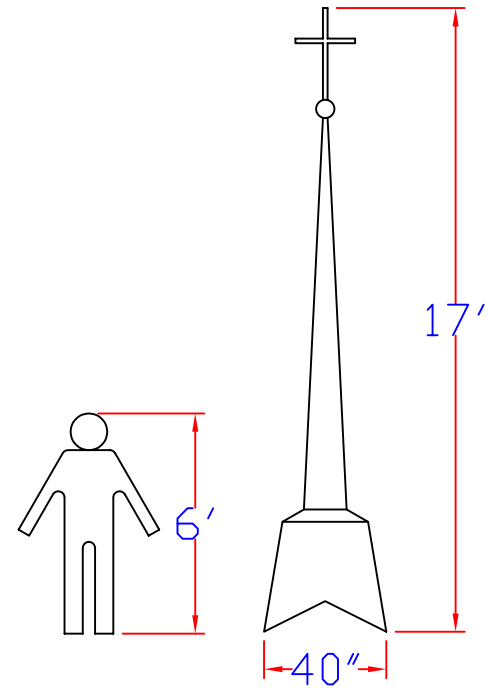

Model - S

Height : 13'
 Width : 30"
 Weight : 100#
 Panels : N/A

Model - 17

Height : 17'
 Width : 40"
 Weight : 125#
 Panels : N/A

Model - 1

Height : 22'
 Width : 40"
 Weight : 225#
 Panels : N/A

Model 9-4L / 9-4

Height : 20'
 Width : 48"
 Weight : 400#
 Panels : N/A

* K-Glass is standard on 9-4