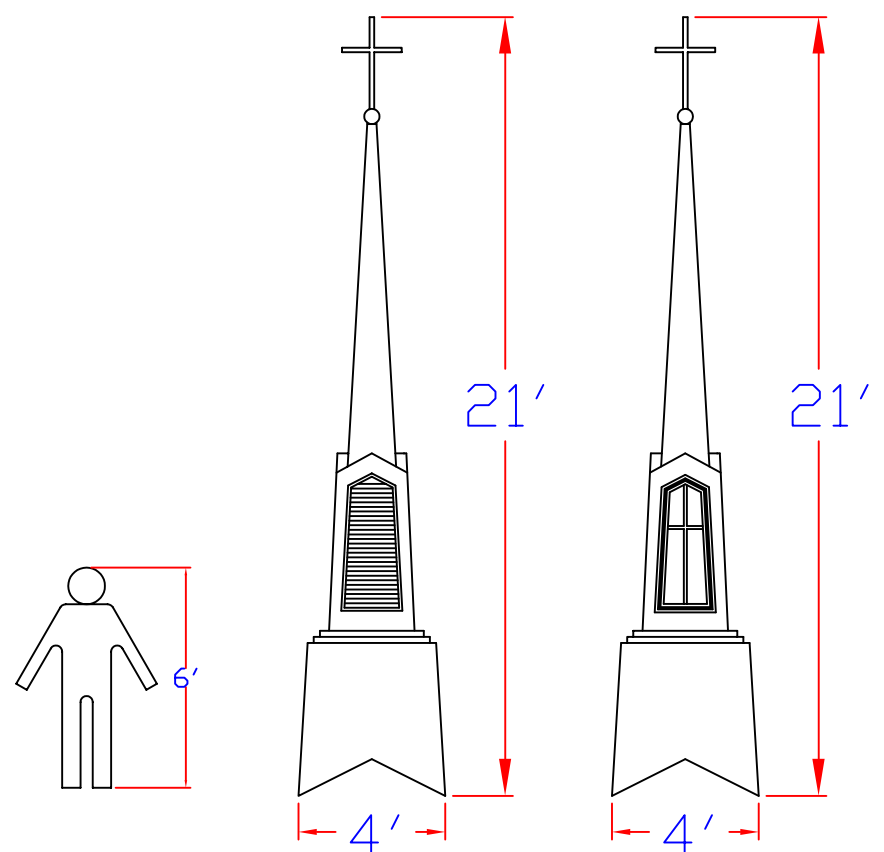

Model - S

Height : 13'
 Width : 30"
 Weight : 100#
 Panels : N/A

Model - 17

Height : 17'
 Width : 40"
 Weight : 125#
 Panels : N/A

Model - 1

Height : 22'
 Width : 40"
 Weight : 225#
 Panels : N/A

Model 9-4L / 9-4

Height : 20'
 Width : 48"
 Weight : 400#
 Panels : N/A

* K-Glass is standard on 9-4