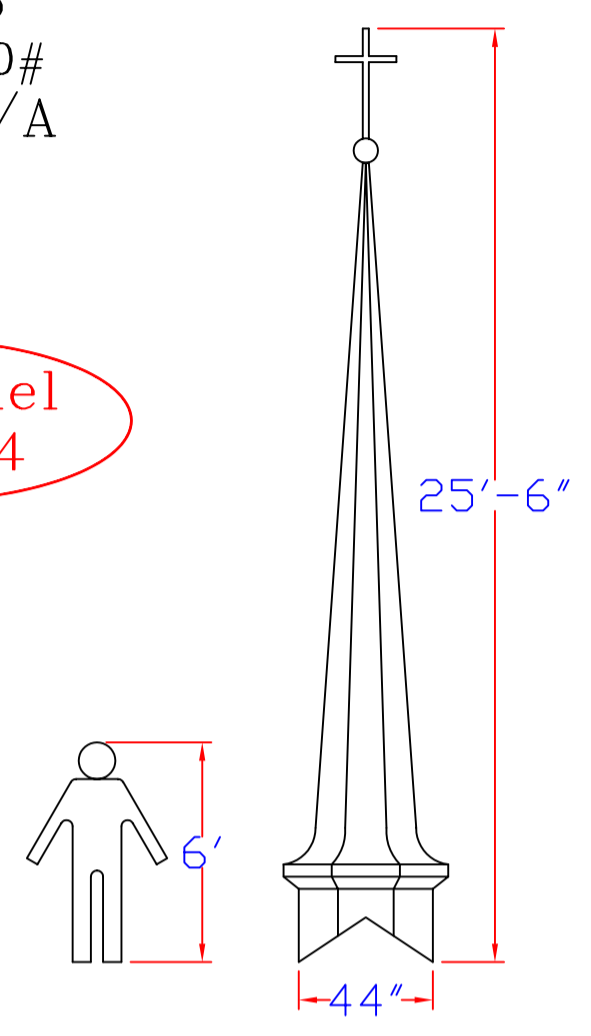

Model — 2

Height : 25'
 Width : 44"
 Weight : 300#
 Optional Panels:
 All Standard
 All Premium

Model — 25

Height : 22'
 Width : 33"
 Weight : 200#
 Panels : N/A

New Model
 Fall 2004

Model — 21

Height: 21'6"
 Width: 36"
 Weight: 250#
 Optional Panels:
 All Standard
 All Premium

New Model
 Spring 2005

Model — 3

Height : 28'
 Width : 44"
 Weight : 325#

Optional Base Panels

Standard Base Panels