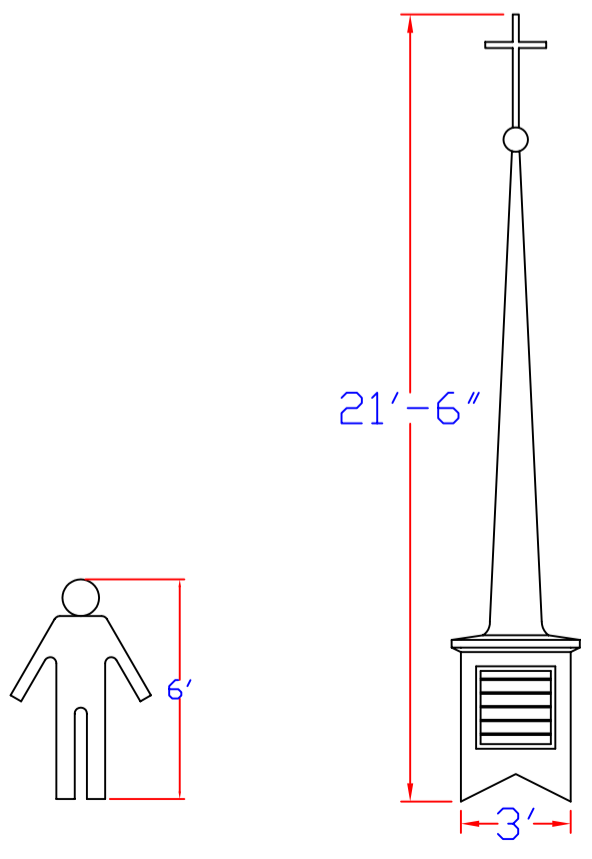

Model — 2

Height : 25'
 Width : 44"
 Weight : 300#
 Optional Panels:
 All Standard
 All Premium

Model — 25

Height : 22'
 Width : 33"
 Weight : 200#
 Panels : N/A

New Model
 Fall 2004

Model — 21

Height: 21'6"
 Width: 36"
 Weight: 250#
 Optional Panels:
 All Standard
 All Premium

New Model
 Spring 2005

Model — 3

Height : 28'
 Width : 44"
 Weight : 325#

Optional Base Panels

Standard Base Panels