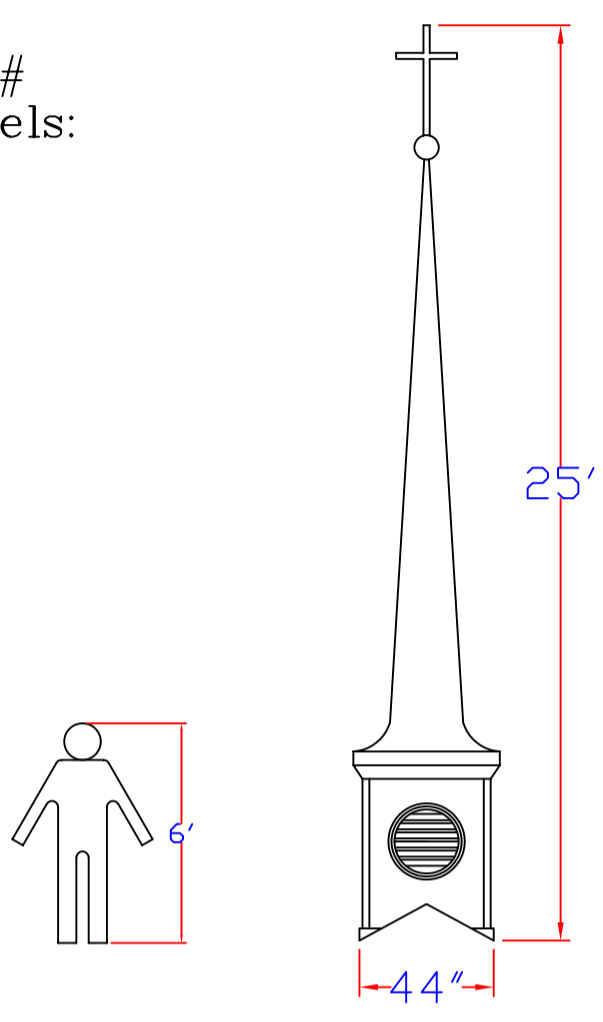

Model — 2

Height : 25'
 Width : 44"
 Weight : 300#
 Optional Panels:
 All Standard
 All Premium

Model — 25

Height : 22'
 Width : 33"
 Weight : 200#
 Panels : N/A

New Model
 Fall 2004

Model — 21

Height: 21'6"
 Width: 36"
 Weight: 250#
 Optional Panels:
 All Standard
 All Premium

New Model
 Spring 2005

Model — 3

Height : 28'
 Width : 44"
 Weight : 325#

Optional Base Panels

Standard Base Panels