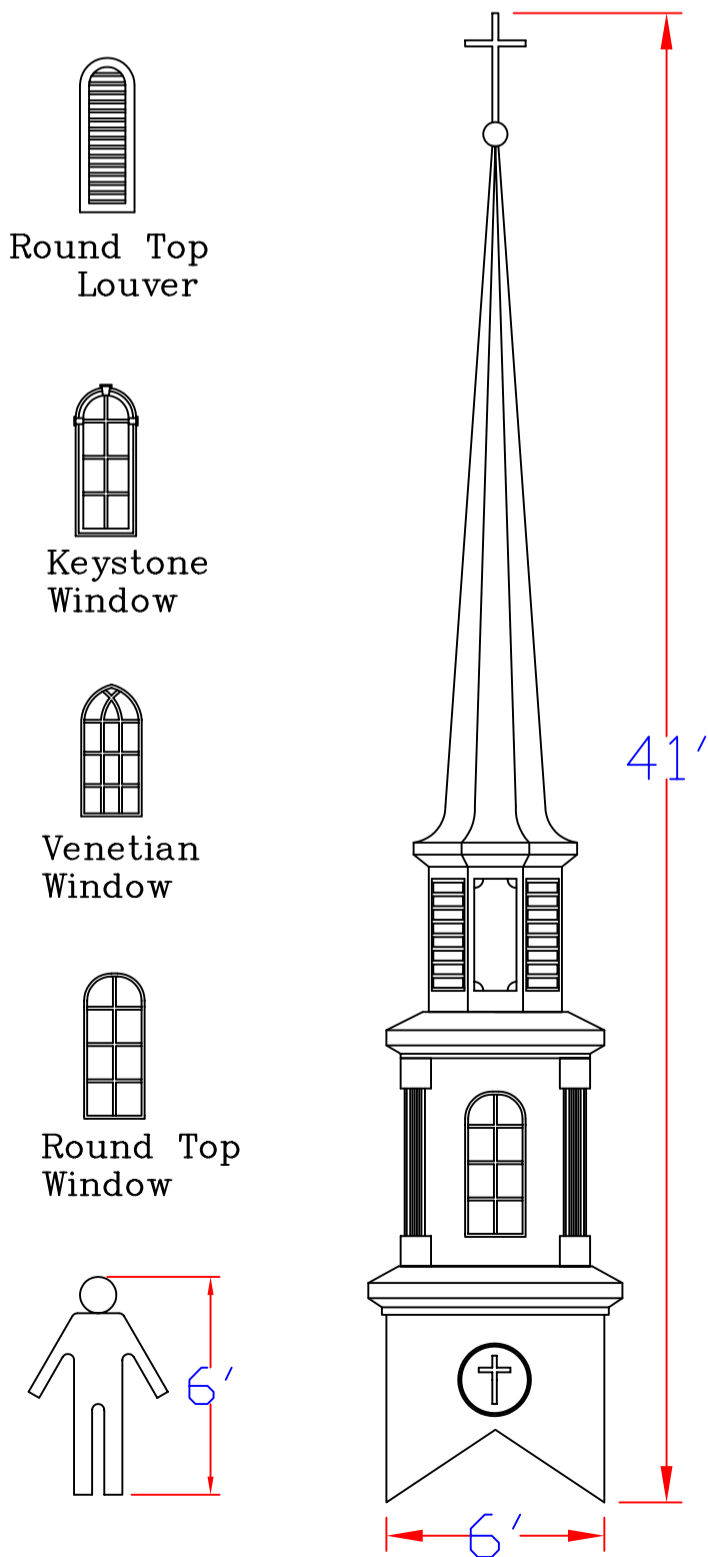

Model 38-6

Height : 41'
 Width : 6'
 Weight : 1400#

Cupola Options :
 4 Round Top Windows (shown)
 4 Gothic Windows
 4 Venetian Windows
 4 Keystone Windows
 4 Round Top Louver

Base Panels :
 All Standard
 All Premium

Standard Features :
 K-Glass Windows
 Fluted Pilasters

Model 38-7

Height: 42'
 Width : 7'
 Weight : 1700#

Cupola Options :
 4 Round Top Windows (shown)
 4 Gothic Windows
 4 Venetian Windows
 4 Keystone Windows
 4 Round Top Louver