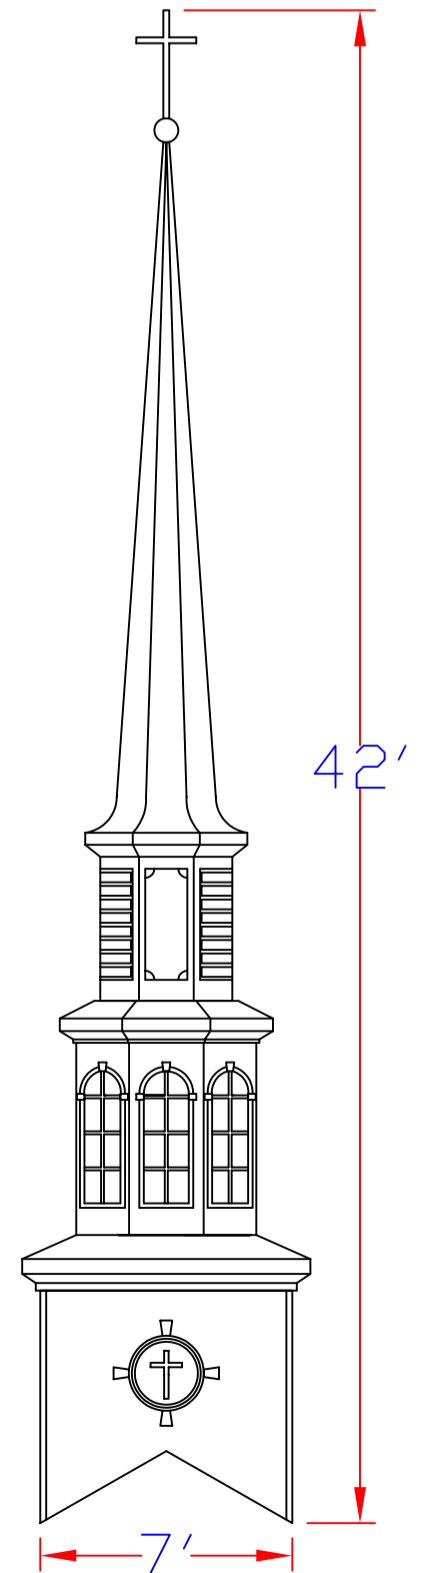

# Model - 14

Height : 39'  
 Width : 6'  
 Weight : 1400#

Standard Cupola Options:  
 Round Top False Louver  
 Scallop Panels

Premium Cupola Options :  
 Round Top Window  
 Keystone Window  
 Venetian Window

Base Panels : N/A

# Model - 37W

Height : 42'  
 Width : 7'  
 Weight : 1750#

Cupola Options :  
 Keystone Windows (shown)  
 Round Top Windows  
 Venetian Window  
 Round Top Louver

Base Panels :  
 All Standard  
 All Premium

Standard Features:  
 Steel Base Frame  
 8 Krinkleglas Windows

\* Base shown with optional Premium Panels  
 \* Also available with 8' Base