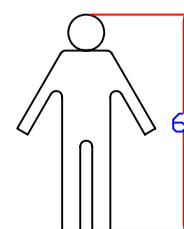

Model - 37W

Height : 42'
Width : 7'
Weight : 1750#

Cupola Options :
Keystone Windows (shown)
Round Top Windows
Venetian Window
Round Top Louver

Base Panels :
All Standard
All Premium

Standard Features:
Steel Base Frame
8 Krinkleglas Windows