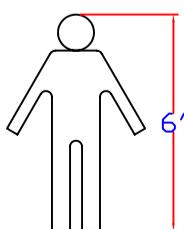

# Model - 14

Height : 39'  
 Width : 6'  
 Weight : 1400#

Standard Cupola Options:  
 Round Top False Louver  
 Scallop Panels

Premium Cupola Options :  
 Round Top Window  
 Keystone Window  
 Venetian Window

# Model - 37W

Height : 42'  
 Width : 7'  
 Weight : 1750#

Cupola Options :  
 Keystone Windows (shown)  
 Round Top Windows  
 Venetian Window  
 Round Top Louver

Base Panels :  
 All Standard  
 All Premium