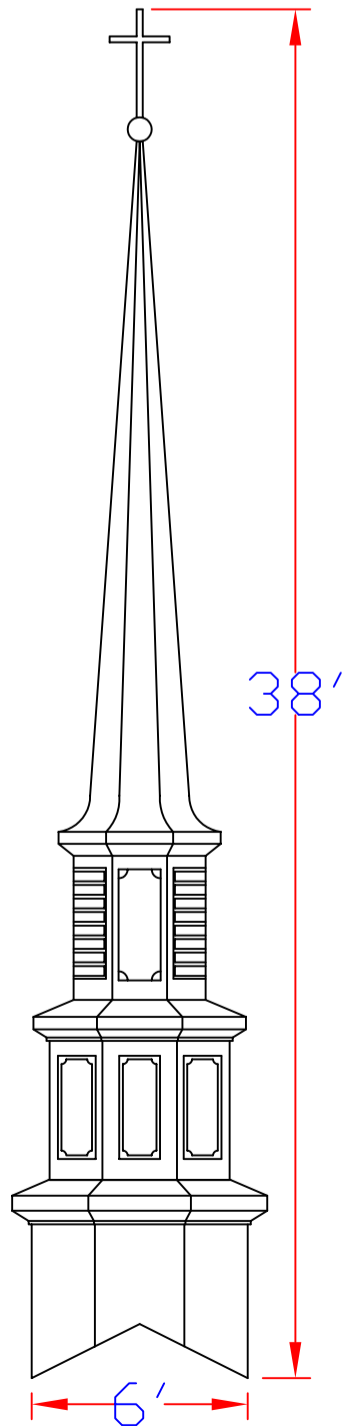

# Model - 14

Height : 39'  
 Width : 6'  
 Weight : 1400#

Standard Cupola Options:  
 Round Top False Louver  
 Scallop Panels

Premium Cupola Options :  
 Round Top Window  
 Keystone Window  
 Venetian Window

# Model - 37W

Height : 42'  
 Width : 7'  
 Weight : 1750#

Cupola Options :  
 Keystone Windows (shown)  
 Round Top Windows  
 Venetian Window  
 Round Top Louver

Base Panels :  
 All Standard  
 All Premium