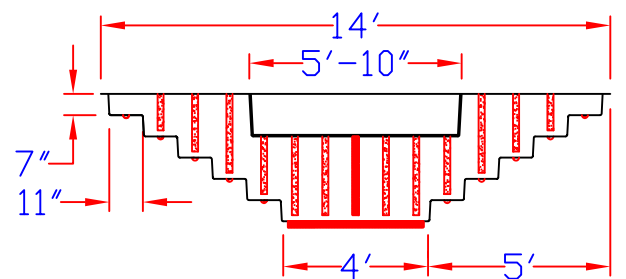

Model 2

Please Note: THIS MODEL IS VERY NARROW

Baptistery Weight: D/E - 300lbs.
S/E - 275lbs.

D/E - 425 Gallons
S/E - 375 Gallons

New Design
2004

Top View

Side View
D/E

Side View
S/E

End View

Shown with Optional Window
No Window Models Available

New Model
Coming Fall
2004

Model 3

Baptistery Weight: D/E - 350lbs.
S/E - 325lbs.

D/E - 970 Gallons
S/E - 775 Gallons

Side View
D/E

Side View
S/E

End View