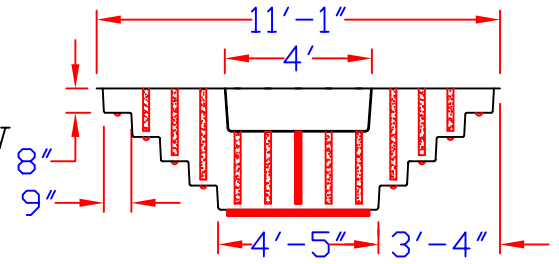

Model 2

Please Note: THIS MODEL IS VERY NARROW

Baptistery Weight: D/E - 300lbs.
S/E - 275lbs.

D/E - 425 Gallons
S/E - 375 Gallons

New Design
2004

Top View

Side View
D/E

Side View
S/E

End View

Shown with Optional Window
No Window Models Available

New Model
Coming Fall
2004

Model 3

Baptistery Weight: D/E - 350lbs.
S/E - 325lbs.

D/E - 970 Gallons
S/E - 775 Gallons

Side View
D/E

Side View
S/E

End View