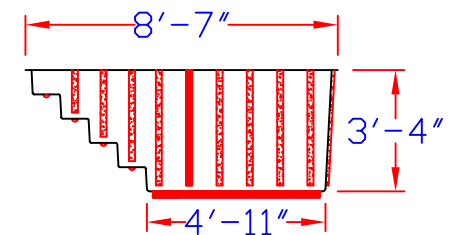

Model 2

Please Note: THIS MODEL IS VERY NARROW

Baptistery Weight: D/E - 300lbs.
S/E - 275lbs.

D/E - 425 Gallons
S/E - 375 Gallons

New Design
2004

Top View

Side View
D/E

Side View
S/E

End View

Shown with Optional Window
No Window Models Available

New Model
Coming Fall
2004

Model 3

Baptistery Weight: D/E - 350lbs.
S/E - 325lbs.

D/E - 970 Gallons
S/E - 775 Gallons

Side View
D/E

Side View
S/E

End View