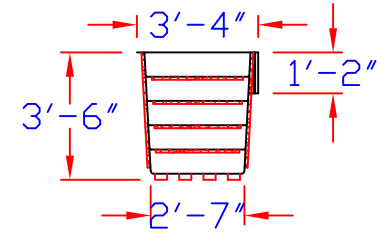

Model 2

Please Note: THIS MODEL IS VERY NARROW

Baptistery Weight: D/E - 300lbs.
S/E - 275lbs.

D/E - 425 Gallons
S/E - 375 Gallons

New Design
2004

Top View

Side View
D/E

Side View
S/E

End View

Shown with Optional Window
No Window Models Available

New Model
Coming Fall
2004

Model 3

Baptistery Weight: D/E - 350lbs.
S/E - 325lbs.

D/E - 970 Gallons
S/E - 775 Gallons

Side View
D/E

Side View
S/E

End View