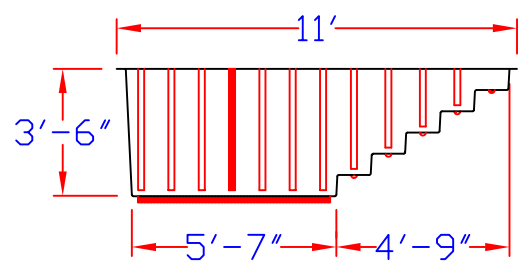

Model 2

Please Note: THIS MODEL IS VERY NARROW

Baptistery Weight: D/E - 300lbs.
S/E - 275lbs.

D/E - 425 Gallons
S/E - 375 Gallons

New Design
2004

Top View

Side View
D/E

Side View
S/E

End View

Shown with Optional Window
No Window Models Available

New Model
Coming Fall
2004

Model 3

Baptistery Weight: D/E - 350lbs.
S/E - 325lbs.

D/E - 970 Gallons
S/E - 775 Gallons

Side View
D/E

Side View
S/E

End View