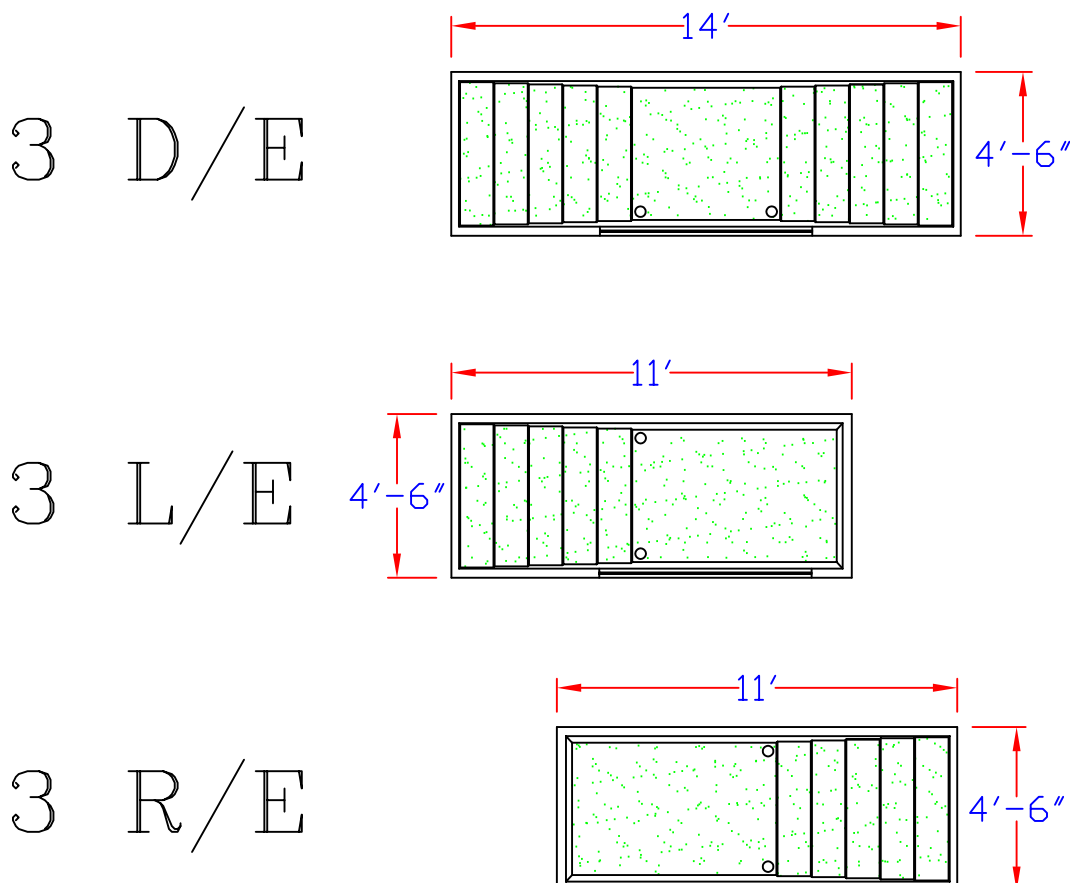

Model 2

Please Note: THIS MODEL IS VERY NARROW

Baptistery Weight: D/E - 300lbs.
S/E - 275lbs.

D/E - 425 Gallons
S/E - 375 Gallons

New Design
2004

Top View

Side View
D/E

Side View
S/E

End View

Shown with Optional Window
No Window Models Available

New Model
Coming Fall
2004

Model 3

Baptistery Weight: D/E - 350lbs.
S/E - 325lbs.

D/E - 970 Gallons
S/E - 775 Gallons

Side View
D/E

Side View
S/E

End View