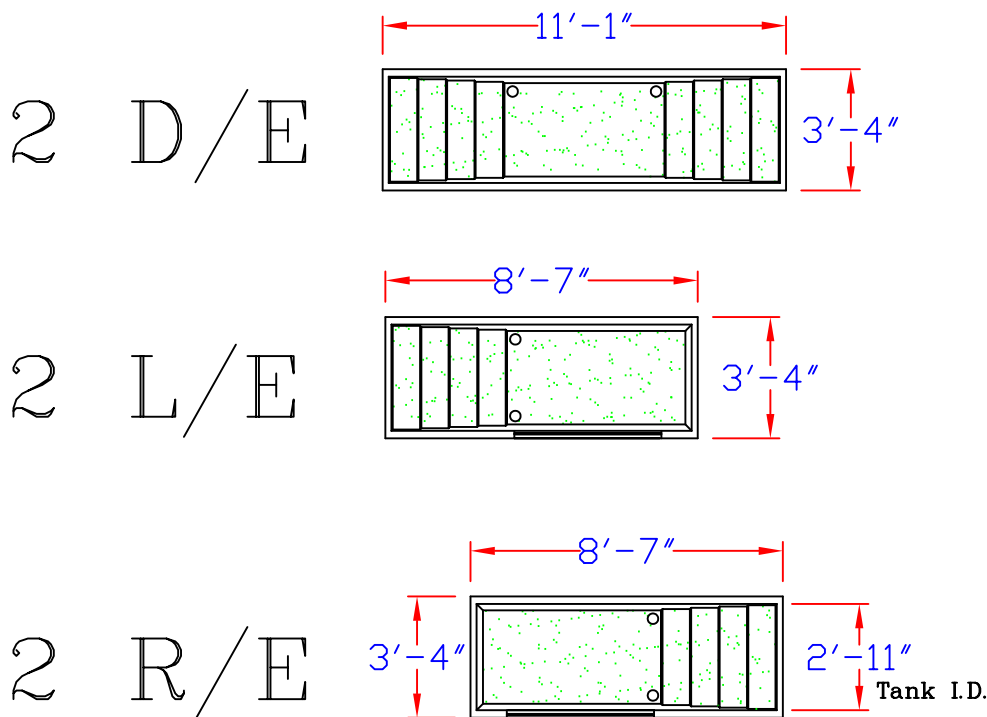

Model 2

Please Note: THIS MODEL IS VERY NARROW

Baptistery Weight: D/E - 300lbs.
S/E - 275lbs.

D/E - 425 Gallons
S/E - 375 Gallons

New Design
2004

Top View

Side View
D/E

Side View
S/E

End View

Shown with Optional Window
No Window Models Available

New Model
Coming Fall
2004

Model 3

Baptistery Weight: D/E - 350lbs.
S/E - 325lbs.

D/E - 970 Gallons
S/E - 775 Gallons

Side View
D/E

Side View
S/E

End View