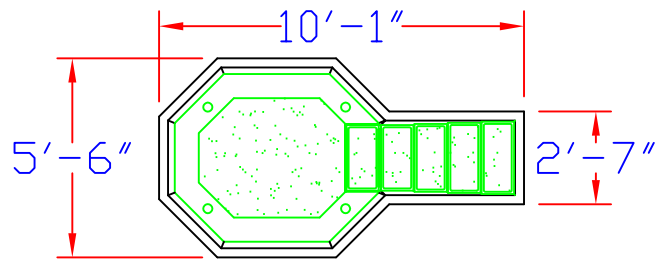

# Model — 7

Weight: D/E 350lbs.  
S/E 325lbs.

Capacity: D/E 725 gallons  
S/E 700 gallons

Model 7 CG

Step Location Points

Side View  
7 CG

Model 7 C

Model 7 B

## Dry Minister Model

Only Available with window

Baptistery Weight: D/E — 350lbs.  
S/E — 375lbs.

D/E — 475 Gallons  
S/E — 400 Gallons

Top View

8 D/E

End View

8 L/E