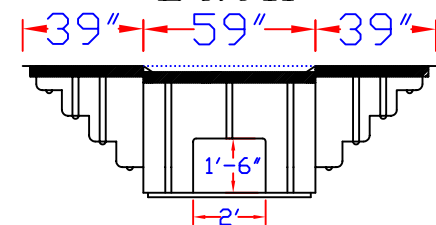

Front

Side View
Back