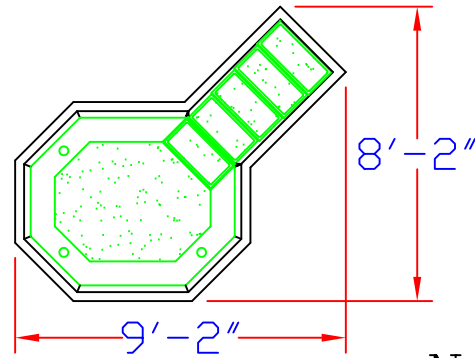

# Model — 7

Weight: D/E 350lbs.  
S/E 325lbs.

Capacity: D/E 725 gallons  
S/E 700 gallons

Model 7 CG

Step Location Points

Side View  
7 CG

Model 7 C

Model 7 B

Side View  
7 C

Not Available with a window

## Dry Minister Model

Only Available with window

Baptistery Weight: D/E — 350lbs.  
S/E — 375lbs.

D/E — 475 Gallons  
S/E — 400 Gallons

Top View

8 D/E

End View

8 L/E