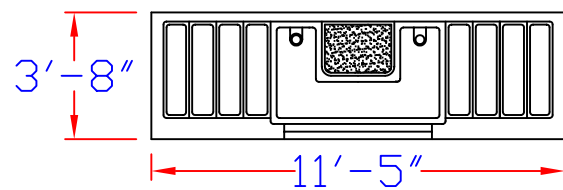

## Dry Minister Model

Only Available with window

Baptistery Weight: D/E — 350lbs.  
S/E — 375lbs.

D/E — 475 Gallons  
S/E — 400 Gallons

Top View

8 D/E

End View

8 L/E