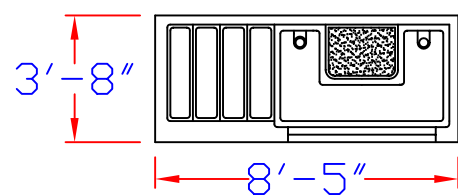

## Dry Minister Model

Only Available with window

Baptistery Weight: D/E — 350lbs.  
S/E — 375lbs.

D/E — 475 Gallons  
S/E — 400 Gallons

Top View

8 D/E

End View

8 L/E