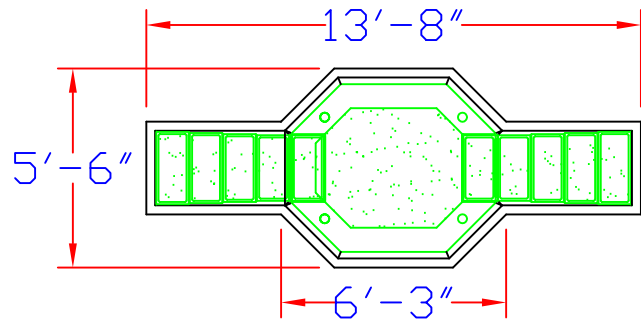

# Model — 7

Weight: D/E 350lbs.  
S/E 325lbs.

Capacity: D/E 725 gallons  
S/E 700 gallons

Model 7 CG

Step Location Points

Side View  
7 CG

Model 7 C

Model 7 B

Side View  
7 C

Not Available with a window

## Dry Minister Model

Only Available with window

Baptistery Weight: D/E — 350lbs.  
S/E — 375lbs.

D/E — 475 Gallons  
S/E — 400 Gallons

Top View

8 D/E

End View

8 L/E