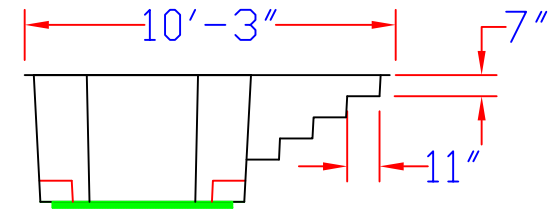

# Model — 7

Weight: D/E 350lbs.  
S/E 325lbs.

Capacity: D/E 725 gallons  
S/E 700 gallons

Model 7 CG

Step Location Points

Side View  
7 CG

Model 7 C

Model 7 B

Side View  
7 C

Not Available with a window

## Dry Minister Model

Only Available with window

Baptistery Weight: D/E — 350lbs.  
S/E — 375lbs.

D/E — 475 Gallons  
S/E — 400 Gallons

Top View

8 D/E

End View

8 L/E