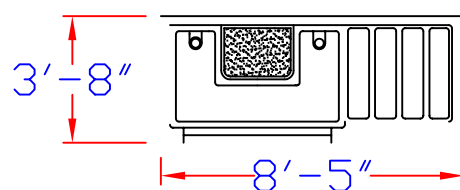

Model — 7

Weight: D/E 350lbs.
S/E 325lbs.

Capacity: D/E 725 gallons
S/E 700 gallons

Not Available with a window

Model — 8

Dry Minister Model

Only Available with window

Baptistery Weight: D/E — 350lbs.
S/E — 375lbs.

D/E — 475 Gallons
S/E — 400 Gallons

8 D/E

8 L/E

8 R/E