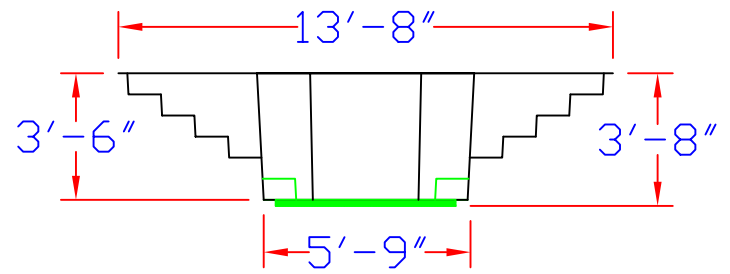

# Model — 7

Weight: D/E 350lbs.  
S/E 325lbs.

Capacity: D/E 725 gallons  
S/E 700 gallons

Model 7 CG

Step Location Points

Side View  
7 CG

Model 7 C

Model 7 B

## Dry Minister Model

Only Available with window

Baptistery Weight: D/E — 350lbs.  
S/E — 375lbs.

D/E — 475 Gallons  
S/E — 400 Gallons

Top View

8 D/E

End View

8 L/E