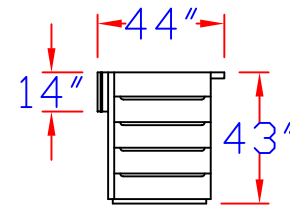

## Dry Minister Model

Only Available with window

Baptistery Weight: D/E — 350lbs.  
S/E — 375lbs.

D/E — 475 Gallons  
S/E — 400 Gallons

Top View

8 D/E

End View

8 L/E