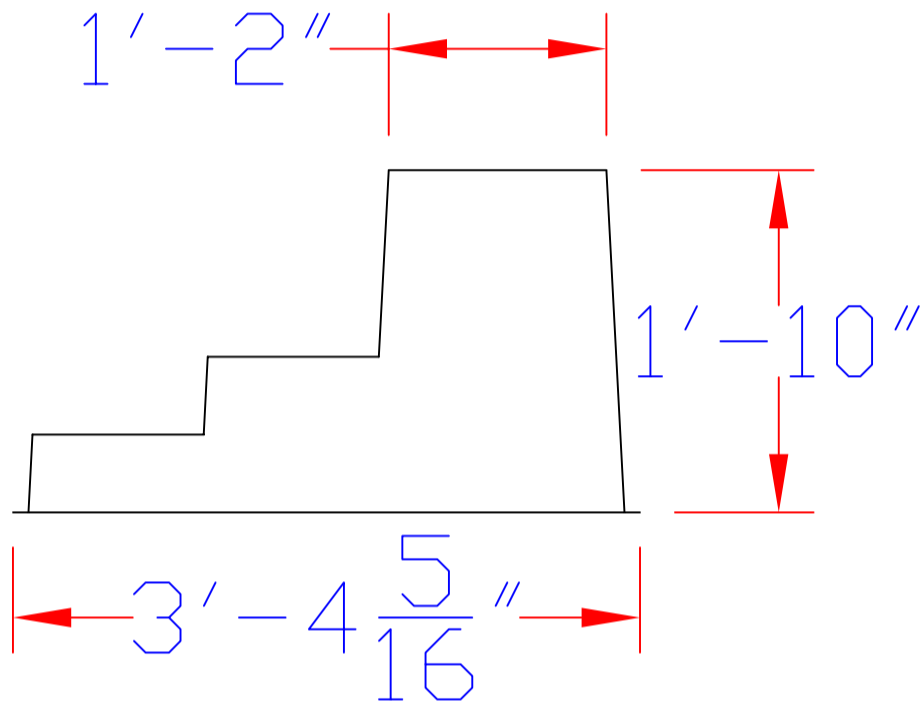

Drain & Overflow

Immersion Heater

Adult Seat / Step

Side View

Top View

Drip Landing