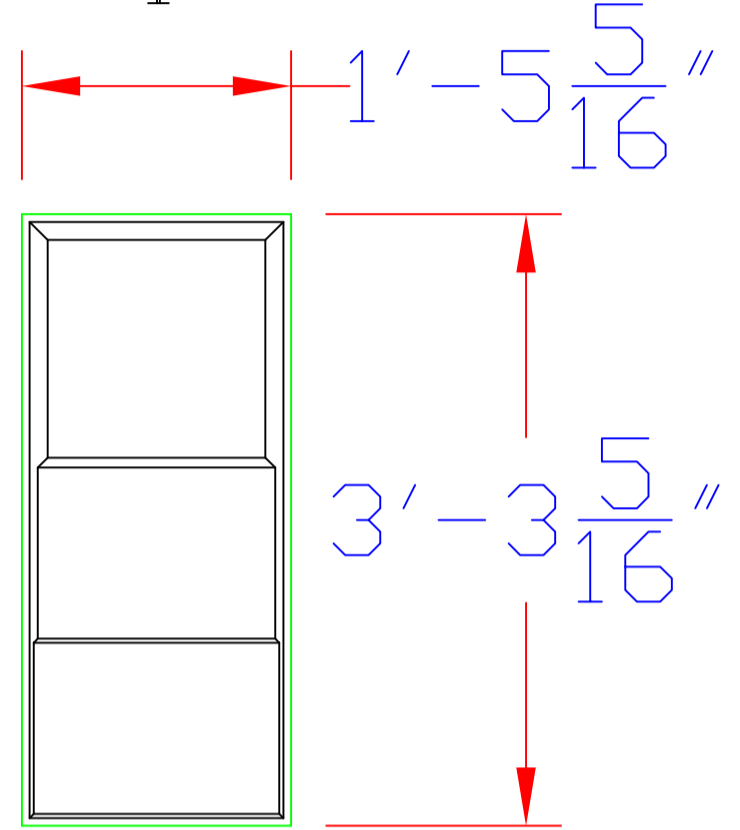

Drain & Overflow

Immersion Heater

Adult Seat / Step

Side View

Top View

Drip Landing